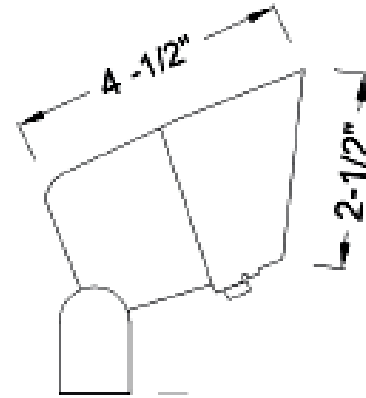

**DIMENSIONS:**

**AD-192-BK  
AD-192-BR**

**12V LED DIRECTIONAL LIGHTS - ALUMINUM**

Ideal for walkway and pathway, stairway and more.

**ELECTRICAL SPECIFICATIONS:**

- Voltage: 12V AC/DC
- Wattage: 7W Max (5W included )
- Efficacy: 78LM/W/71LM/W

**HOUSING SPECIFICATIONS:**

- Housing Material: Die-cast Aluminum
- Finish: Bronze or Black
- 3FT. STP-2 18AWG lead wire
- 8-1/2" Non-metallic Spike
- Silicon-filled Wire Nuts
- IP rating: IP67, Wet Locations